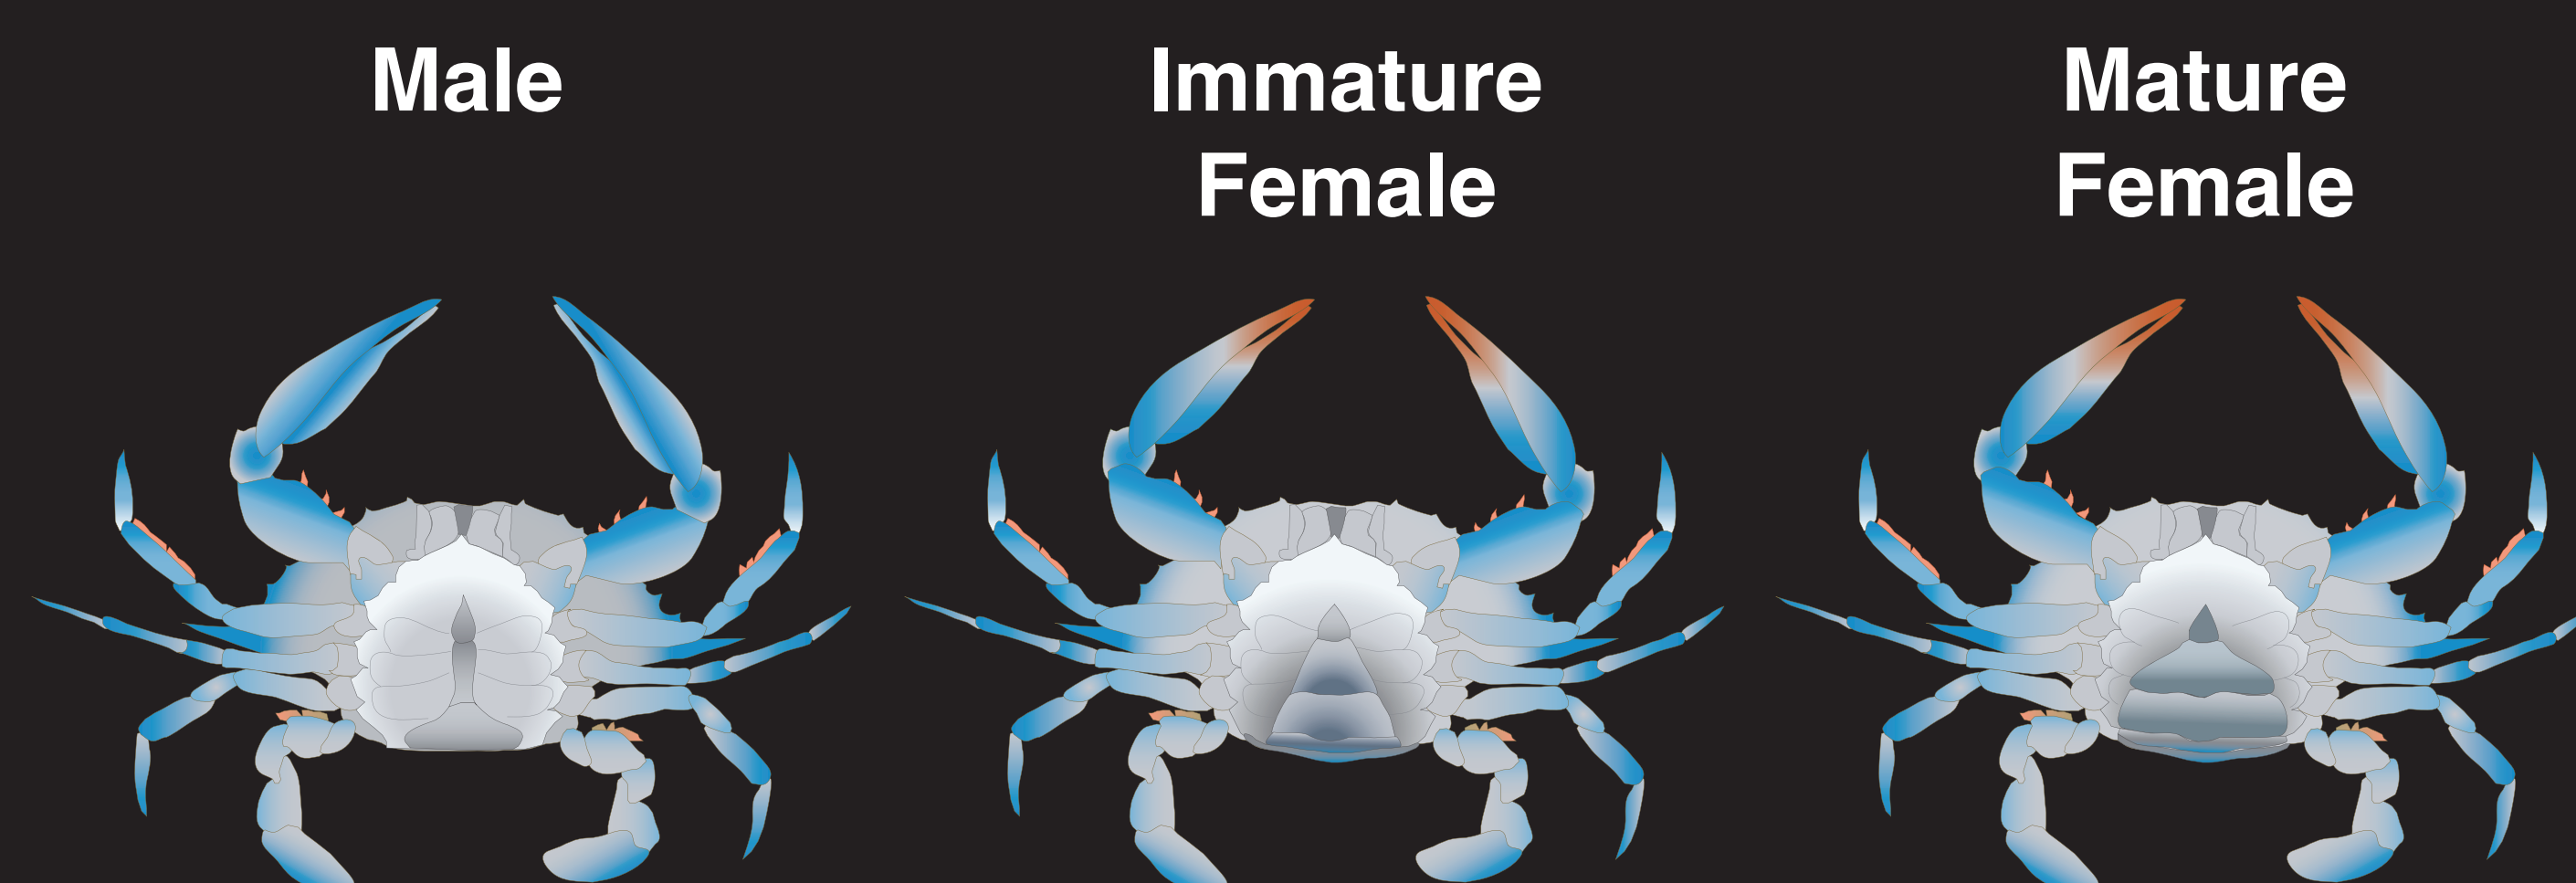

# The Migratory Life Cycle of the Blue Crab, *Callinectes sapidus*

## Male or female?

Male blue crabs have a pointed abdomen, shaped like the Washington Monument. Female blue crabs have a triangular abdomen when immature, but the abdomen becomes broad and rounded when mature, shaped like the U.S. Capitol building.

## What is the 'sponge' under some female crabs?

Female blue crabs carry their egg mass underneath their abdomen for 10–14 d until the eggs are ready to hatch. Each egg mass, or sponge, contains millions of eggs, and a female blue crab can produce more than 5 egg masses in her lifetime. The egg mass starts out orange in color, but changes to brown and then black as the eggs develop.