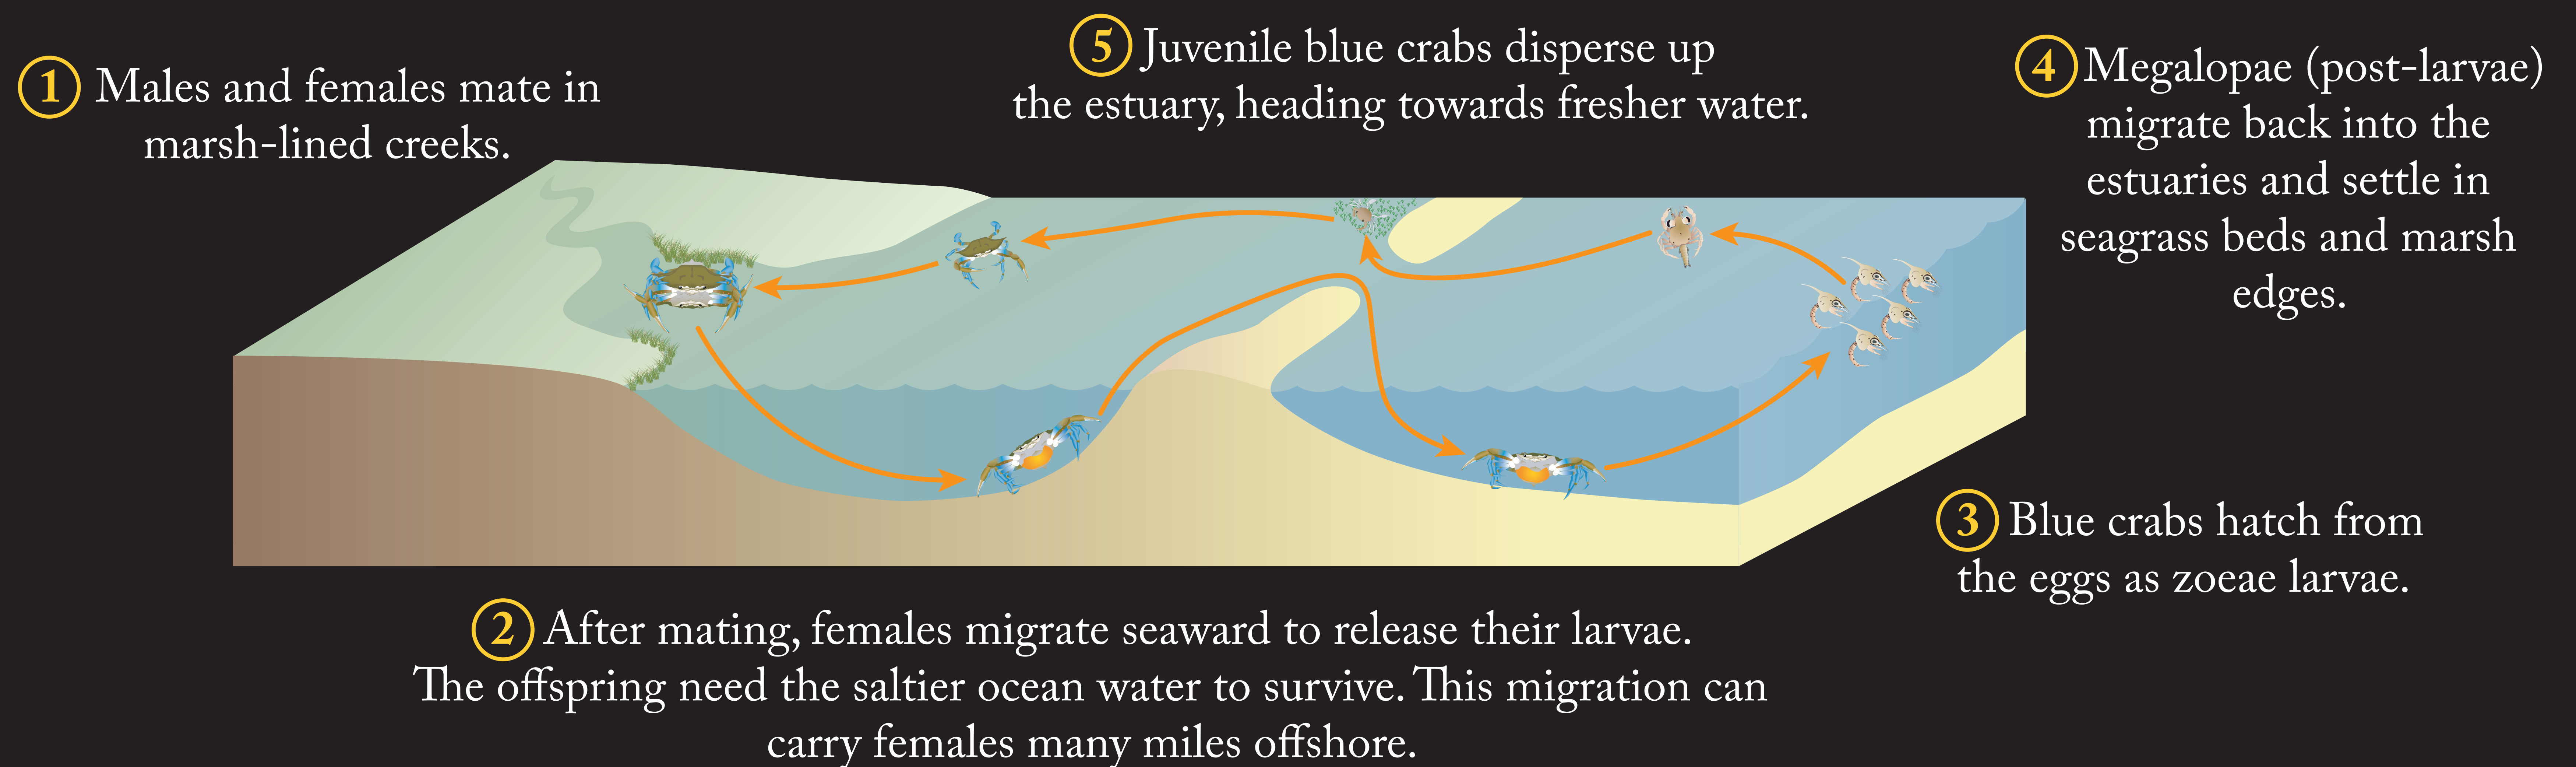

# The Migratory Life Cycle of the Blue Crab, *Callinectes sapidus*

## Male or female?

Male blue crabs have a pointed abdomen, shaped like the Washington Monument. Female blue crabs have a triangular abdomen when immature, but the abdomen becomes broad and rounded when mature, shaped like the U.S. Capitol building.

## What is the 'sponge' under some female crabs?

Female blue crabs carry their egg mass underneath their abdomen for 10–14 d until the eggs are ready to hatch. Each egg mass, or sponge, contains millions of eggs, and a female blue crab can produce more than 5 egg masses in her lifetime. The egg mass starts out orange in color, but changes to brown and then black as the eggs develop.